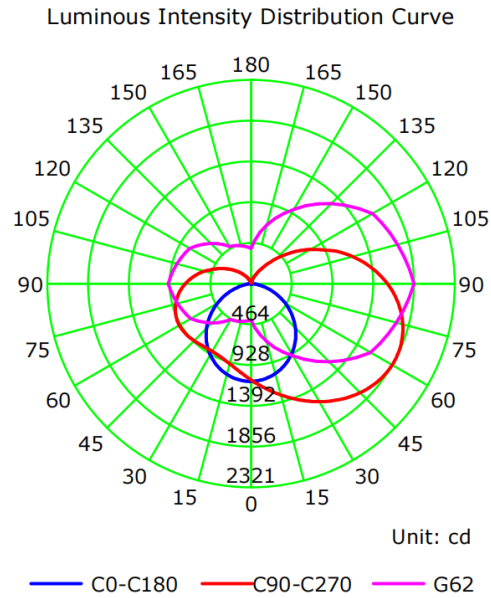

OBW vHealth® Overbed Wall LED Light

Round LED Linear Architectural Luminaire 6900-7680 Lumens

Photometric

Luminous Intensity Distribution Curve

Luminaire	4000K
Input Voltage(VAC)	120-277V
Power (W) Delivered	16W
Lumen(Lm)	7680Lm
Efficacy(Lm/W) Beam	480Lm/W
Angle	F18.5 V219.8
Power Factor(PF)	>0.9
Color Rendering Index (CRI)	>80